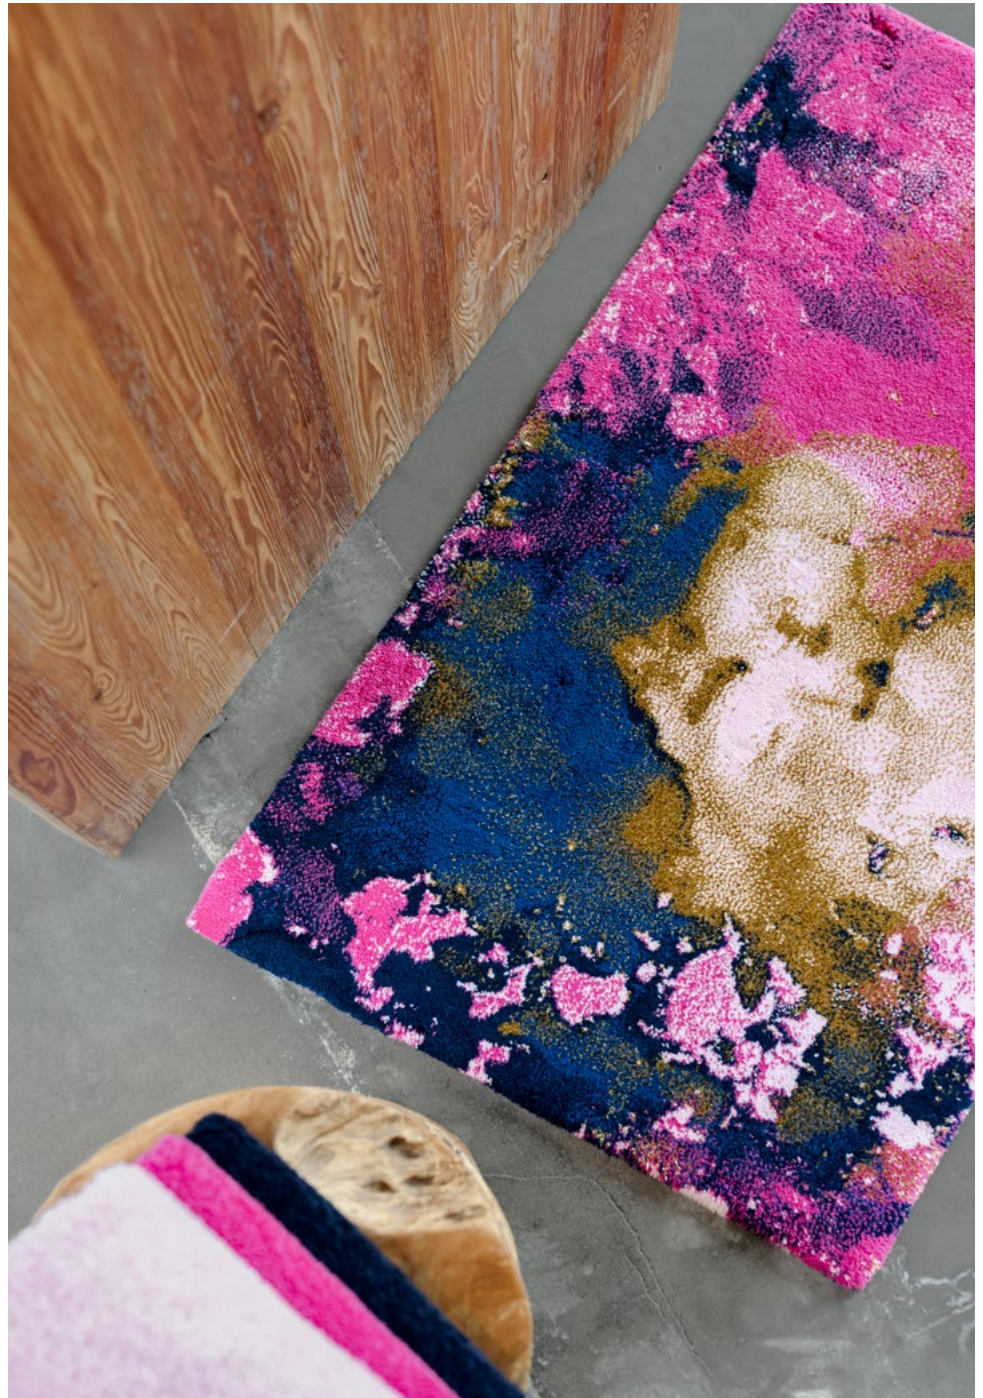

☼ BACCARA

80% Giza Egyptian Cotton - Long Staple | 15% Acryl | 5% Lurex

2200 g/m²

570

LIMITED TO THE AVAILABLE STOCK : 100 PIECES

ca.
70x120cm
27"x47"

60% Giza Egyptian Cotton - Long Staple | 25% Acryl | 15% Lurex