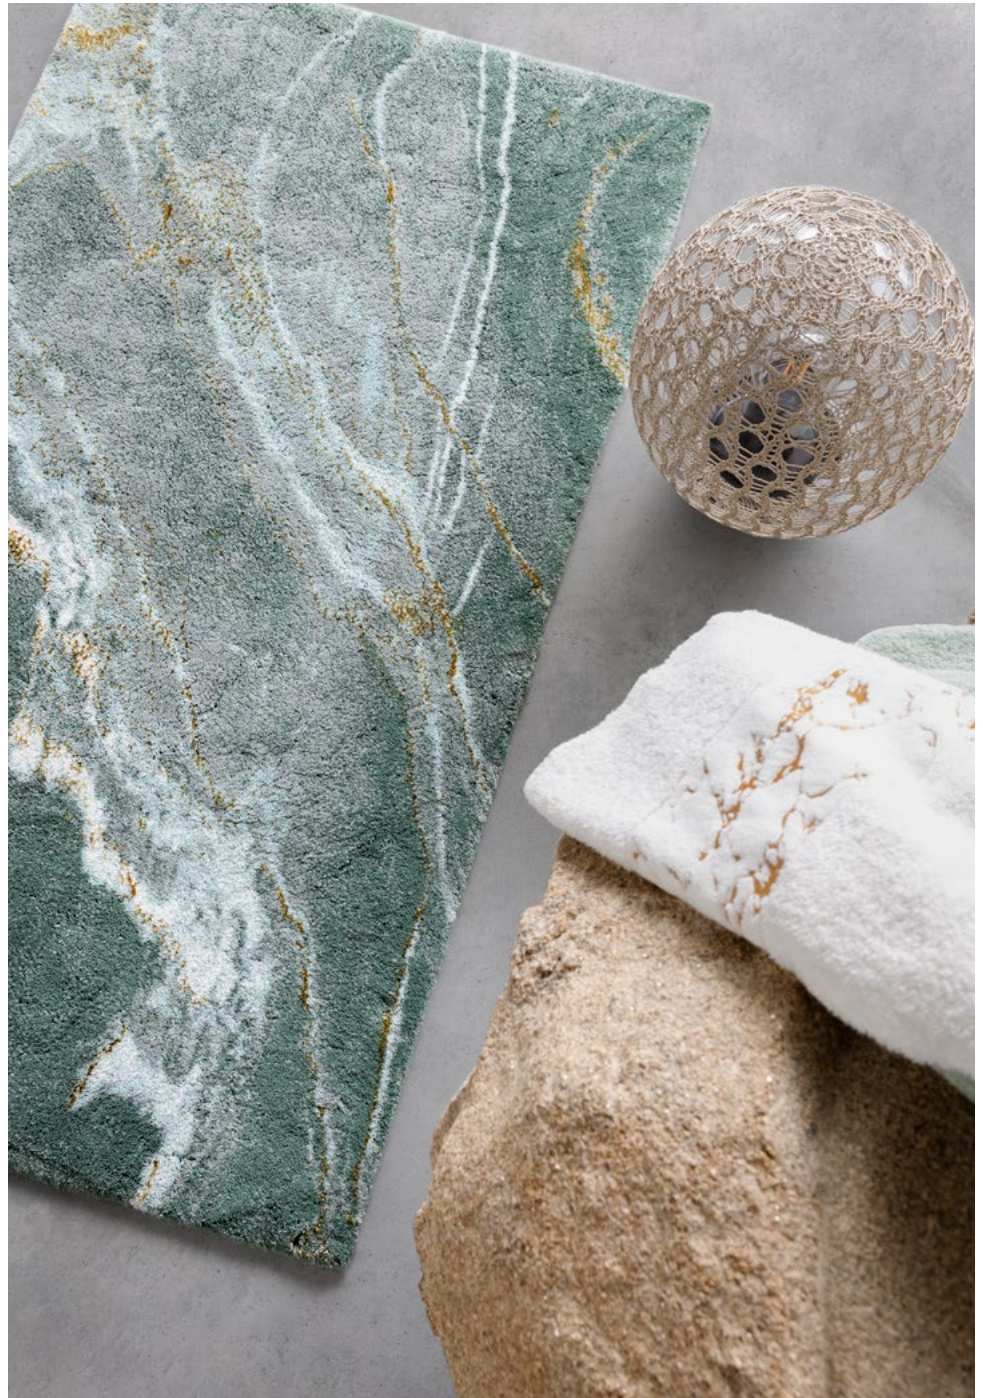

900

990

ca.
50x80cm
20"x31"

ca.
60x100cm
23"x39"

ca.
70x120cm
27"x47"

96% Giza Egyptian Cotton - Long Staple | 3% Acryl | 1% Lurex

2200 g/m²

280