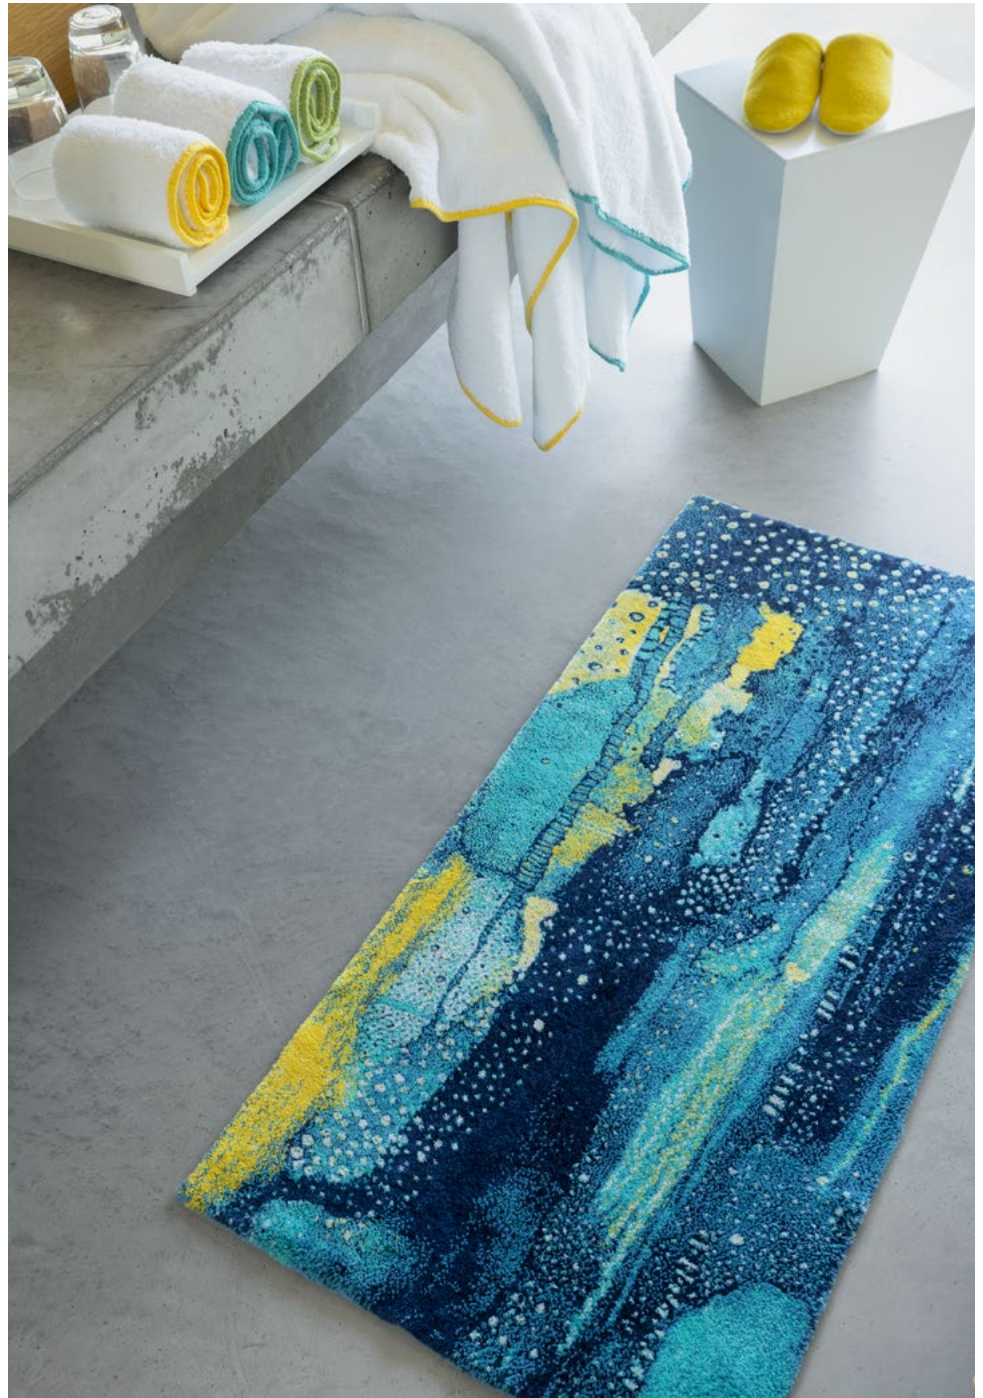

210

ca.
70x120cm
27"x47"

55% Giza Egyptian Cotton - Long Staple | 45% Acryl

1900 g/m²

302

ca.
70x140cm
27"x55"

100% Giza Egyptian Cotton - Long Staple

1900 g/m²