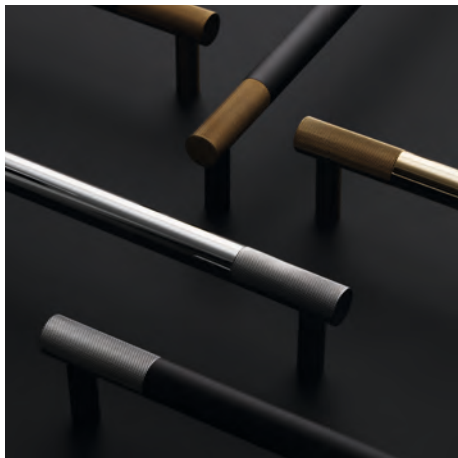

DECOR WALTHER®

Since 1973

CLUB
SERIE / SERIES

JUST LOOK PLUS SR
LED KOSMETIKSPIEGEL / LED COSMETIC MIRROR

BAR
SERIE / SERIES

ROOMS
BADEIMER / WASTE BIN

STONE
SERIE / SERIES

< **CENTURY**
SERIE / SERIES

RAY
LED WANDLEUCHTE / LED WALL LIGHT

CLUB DOORMAN
TÜRSTOPPER / DOOR STOPS

NAPPA
LEDER / LEATHER

KRISTALL
SERIE / SERIES

REFLECT LED
LED WANDSPIEGEL / LED WALL MIRROR

MIKADO
SERIE / SERIES

SPT 70 5X
KOSMETIKSPIEGEL / COSMETIC MIRROR

PEP ONE
WANDLEUCHTE / WALL LIGHT

POP UP
GLAS SET 3-TEILIG / GLAS SET OF 3 PIECES

PORZELLAN SCHWARZ / PORCELAIN BLACK

CONTRACT
SERIE / SERIES

ROCKS
SERIE / SERIES

HT 10
HANDTUCHSTÄNDER / TOWEL STAND

CLASSIC
SERIE / SERIES

BAR HT ▷
HANDTUCHSTÄNDER / TOWEL STAND

CENTURY
SERIE / SERIES

BAR LIGHT
WANDLEUCHTE / WALL LIGHT

BASKET
SERIE / SERIES

BROWNE
KUNSTLEDER / ARTIFICIAL LEATHER

VISION S 5X
LED KOSMETIKSPIEGEL / LED COSMETIC MIRROR