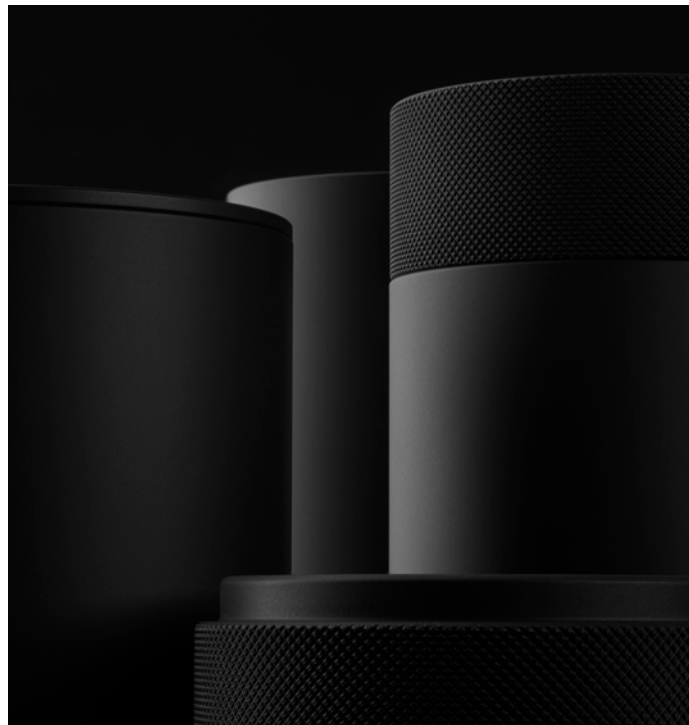

DECOR WALTHER®

Since 1973

CLUB
SERIE / SERIES

JUST LOOK PLUS SR
LED KOSMETIKSPIEGEL / LED COSMETIC MIRROR

BAR
SERIE / SERIES

ROOMS
BADEIMER / WASTE BIN

STONE
SERIE / SERIES

< **CENTURY**
SERIE / SERIES

RAY
LED WANDLEUCHTE / LED WALL LIGHT

CLUB DOORMAN
TÜRSTOPPER / DOOR STOPS

NAPPA
LEDER / LEATHER

KRISTALL
SERIE / SERIES

REFLECT LED
LED WANDSPIEGEL / LED WALL MIRROR

MIKADO
SERIE / SERIES

SPT 70 5X
KOSMETIKSPIEGEL / COSMETIC MIRROR

PEP ONE
WANDLEUCHTE / WALL LIGHT

POP UP
GLAS SET 3-TEILIG / GLAS SET OF 3 PIECES

PORZELLAN SCHWARZ / PORCELAIN BLACK

CONTRACT
SERIE / SERIES

ROCKS
SERIE / SERIES

HT 10
HANDTUCHSTÄNDER / TOWEL STAND

CLASSIC
SERIE / SERIES

BAR HT ▷
HANDTUCHSTÄNDER / TOWEL STAND

CENTURY
SERIE / SERIES

BAR LIGHT
WANDLEUCHTE / WALL LIGHT

BASKET
SERIE / SERIES

BROWNE
KUNSTLEDER / ARTIFICIAL LEATHER

VISION S 5X
LED KOSMETIKSPIEGEL / LED COSMETIC MIRROR