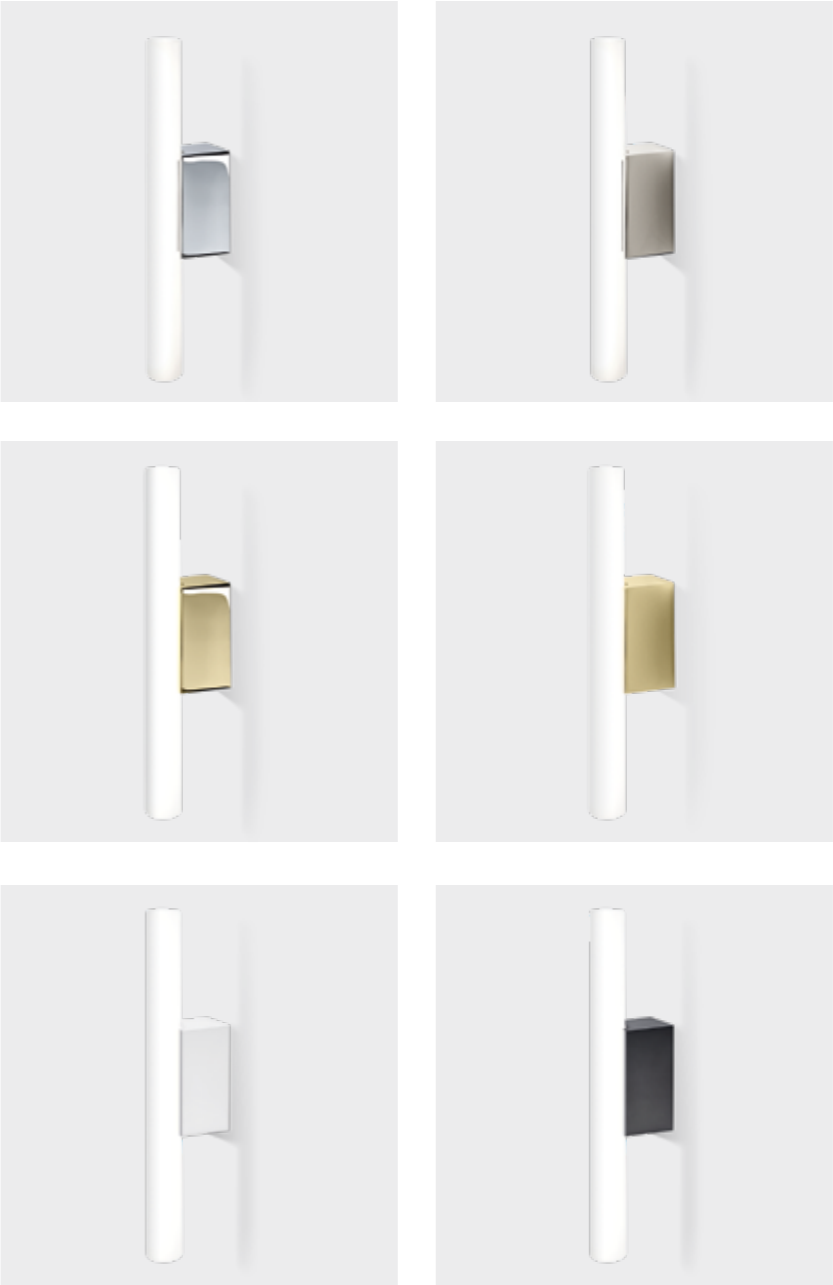

OMEGA

LED WANDLEUCHE / LED WALL LIGHT

LED SPIEGELAUFSLEUCHE / LED CLIP-ON MIRROR LIGHT

OMEGA 1

LED SPIEGELKLEMMLEUCHTE / LED CLIP-ON MIRROR LIGHT

SPIEGELSTÄRKE MAX 6 MM / MIRROR THICKNESS MAX 6 MM

SOCKEL / BASE 9 X 4,5 X 5 CM