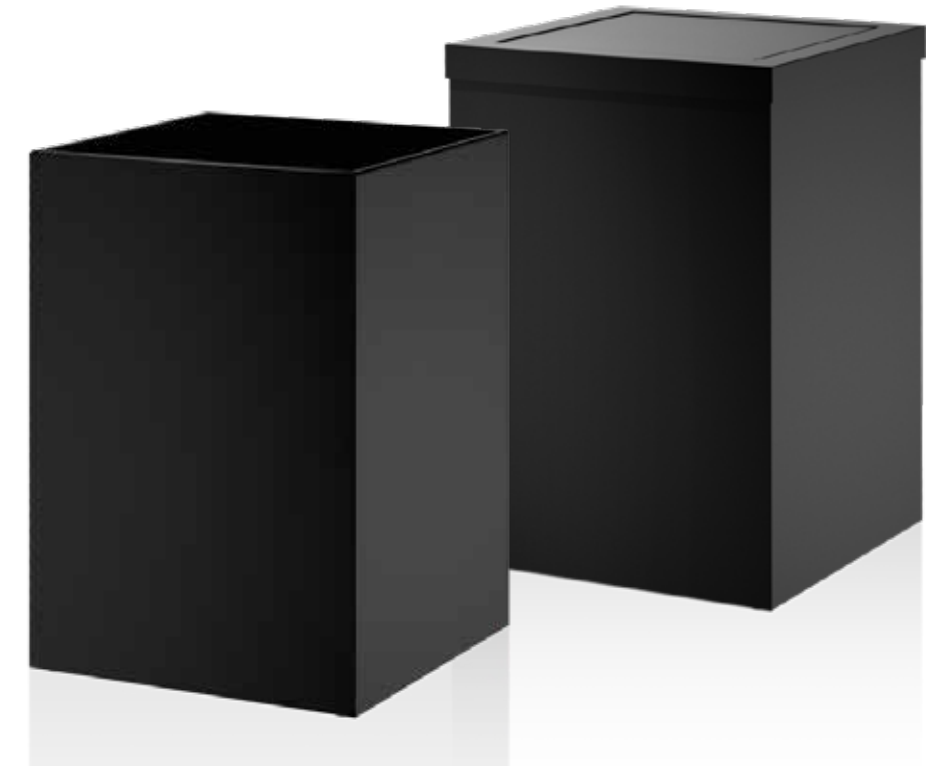

CT GTH

GÄSTETUCHHALTER / HOLDER FOR GUEST TOWELS
38 X 3 X 6 CM

0651300 | 98.00 € | CHROM / CHROME
0651377 | 109.00 € | EDELSTAHL MATT PVD / STAINLESS STEEL MATT PVD
0651360 | 99.00 € | SCHWARZ MATT / BLACK MATT