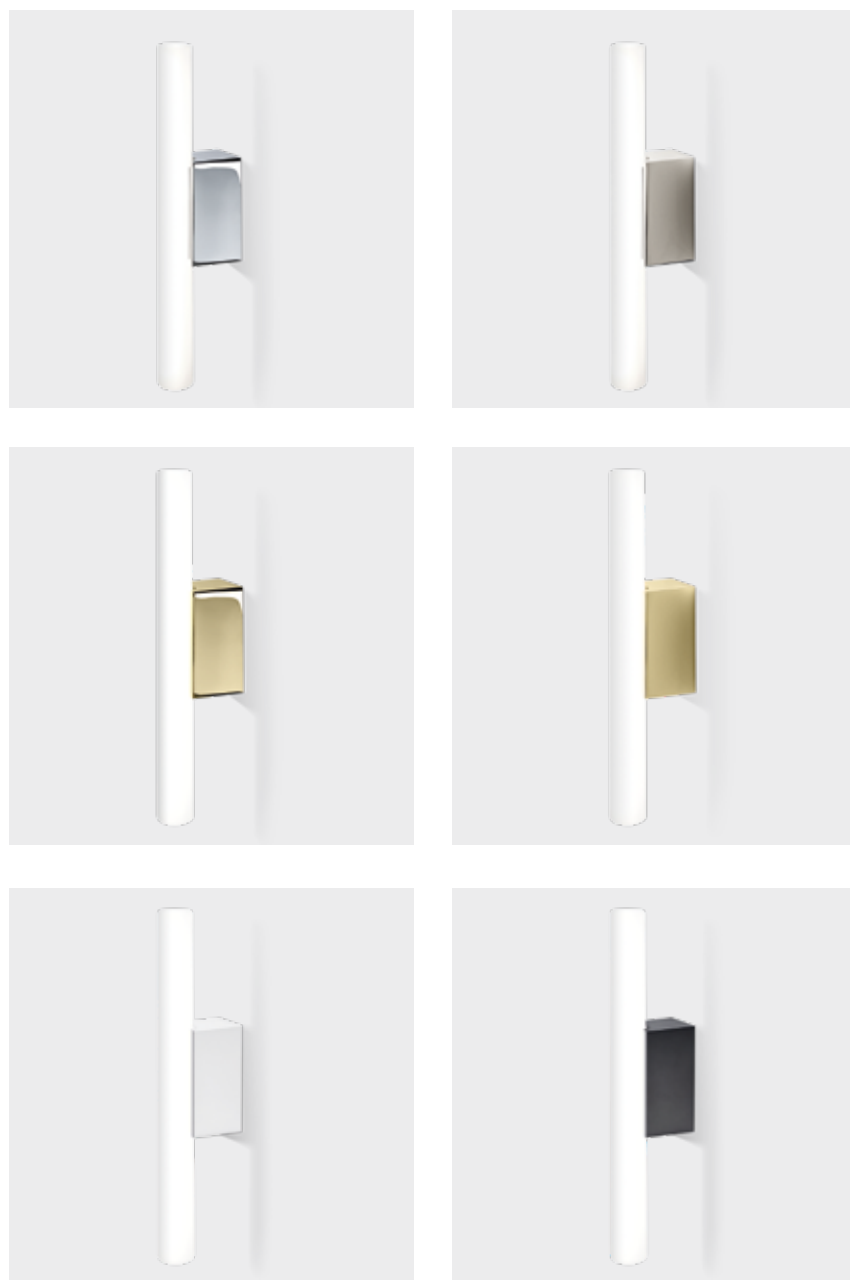

OMEGA 2

LED WANDLEUCHTE / LED WALL LIGHT

SOCKEL / BASE 9 X 4,5 X 5 CM

SENKRECHT ODER WAAGERECHT MONTIERBAR / VERTICAL OR HORIZONTAL MOUNTING

S14D LED STABLAMPE NICHT ENTHALTEN / S14D LED TUBULAR LIGHT BULB NOT INCLUDED
| PRODUCTS BY FUNCTIONS SEITE / PAGE 85: WÄHLBAR IN 30/50 CM / SELECTABLE IN 30/50 CM |

CHROM / CHROME | 114.00 € | 0319600

NICKEL SATINIERT / NICKEL SATIN | 114.00 € | 0319603

GOLD / GOLD (24 CARAT) | 142.00 € | 0319620

GOLD MATT / GOLD MATT (24 CARAT) | 142.00 € | 0319682

WEISS MATT / WHITE MATT | 105.00 € | 0319650

SCHWARZ MATT / BLACK MATT | 105.00 € | 0319660