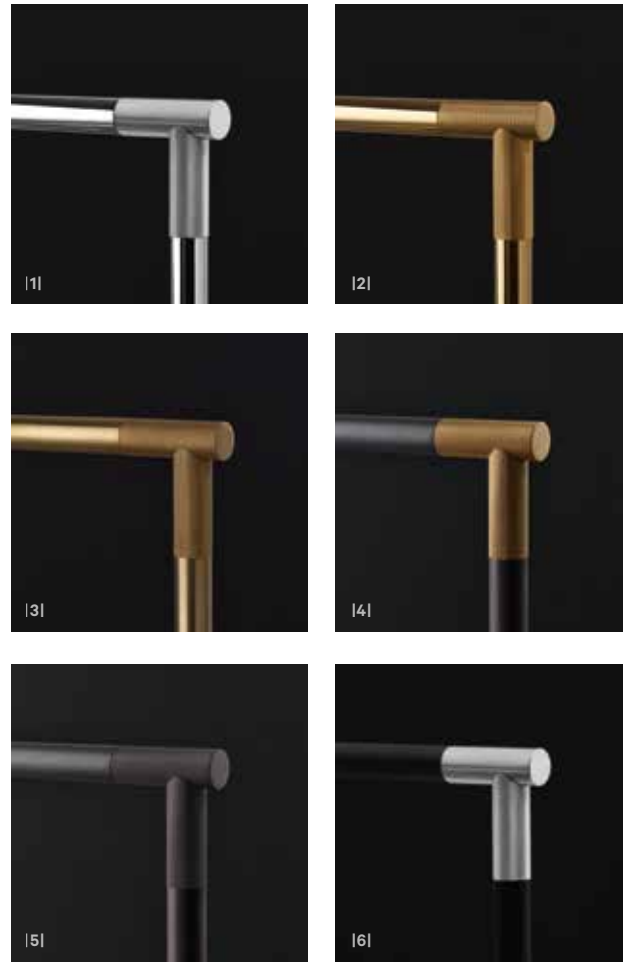

GOLD / GOLD (24 CARAT) | 537.00 € | 0334820

GOLD MATT / GOLD MATT (24 CARAT) | 554.00 € | 0334882

DARK METAL MATT | 518.00 € | 0334866

SCHWARZ MATT / BLACK MATT | 495.00 € | 0334860

- [1] CHROM & CHROM / CHROME & CHROME
- [2] GOLD & GOLD / GOLD & GOLD (24 CARAT)
- [3] GOLD MATT & GOLD MATT / GOLD MATT & GOLD MATT (24 CARAT)
- [4] DARK METAL MATT & GOLD MATT (24 CARAT)
- [5] DARK METAL MATT & DARK METAL MATT (CLUB HT)
- [6] SCHWARZ MATT & CHROM / BLACK MATT & CHROME
- [7] SCHWARZ MATT & SCHWARZ MATT / BLACK MATT & BLACK MATT