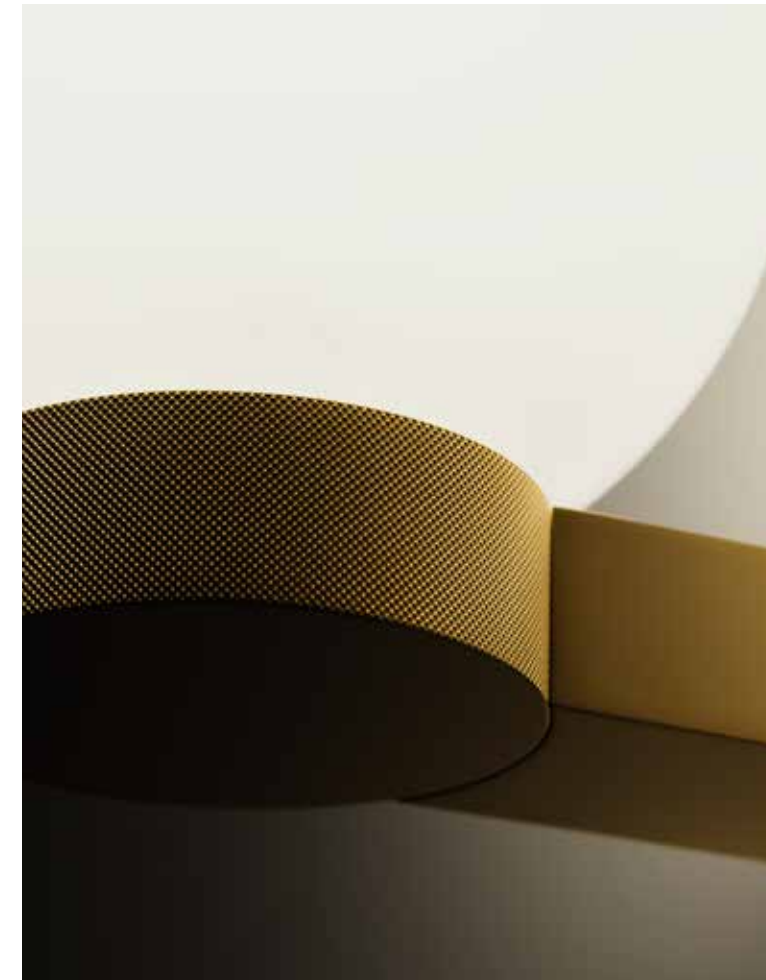

CLUB LIGHT

WANDLEUCHTE / WALL LIGHT

18,5 X 16 X 20,5 CM

1X E27 . 60W MAX . 220-240V . IP 44

| PRODUCTS BY FUNCTIONS SEITE / PAGE 85 |

OPALGLAS WEISS MATT / OPAL GLASS WHITE MATT

CHROM / CHROME | 518.00 € | 0334800

GOLD / GOLD (24 CARAT) | 537.00 € | 0334820

GOLD MATT / GOLD MATT (24 CARAT) | 554.00 € | 0334882

DARK METAL MATT | 518.00 € | 0334866

SCHWARZ MATT / BLACK MATT | 495.00 € | 0334860