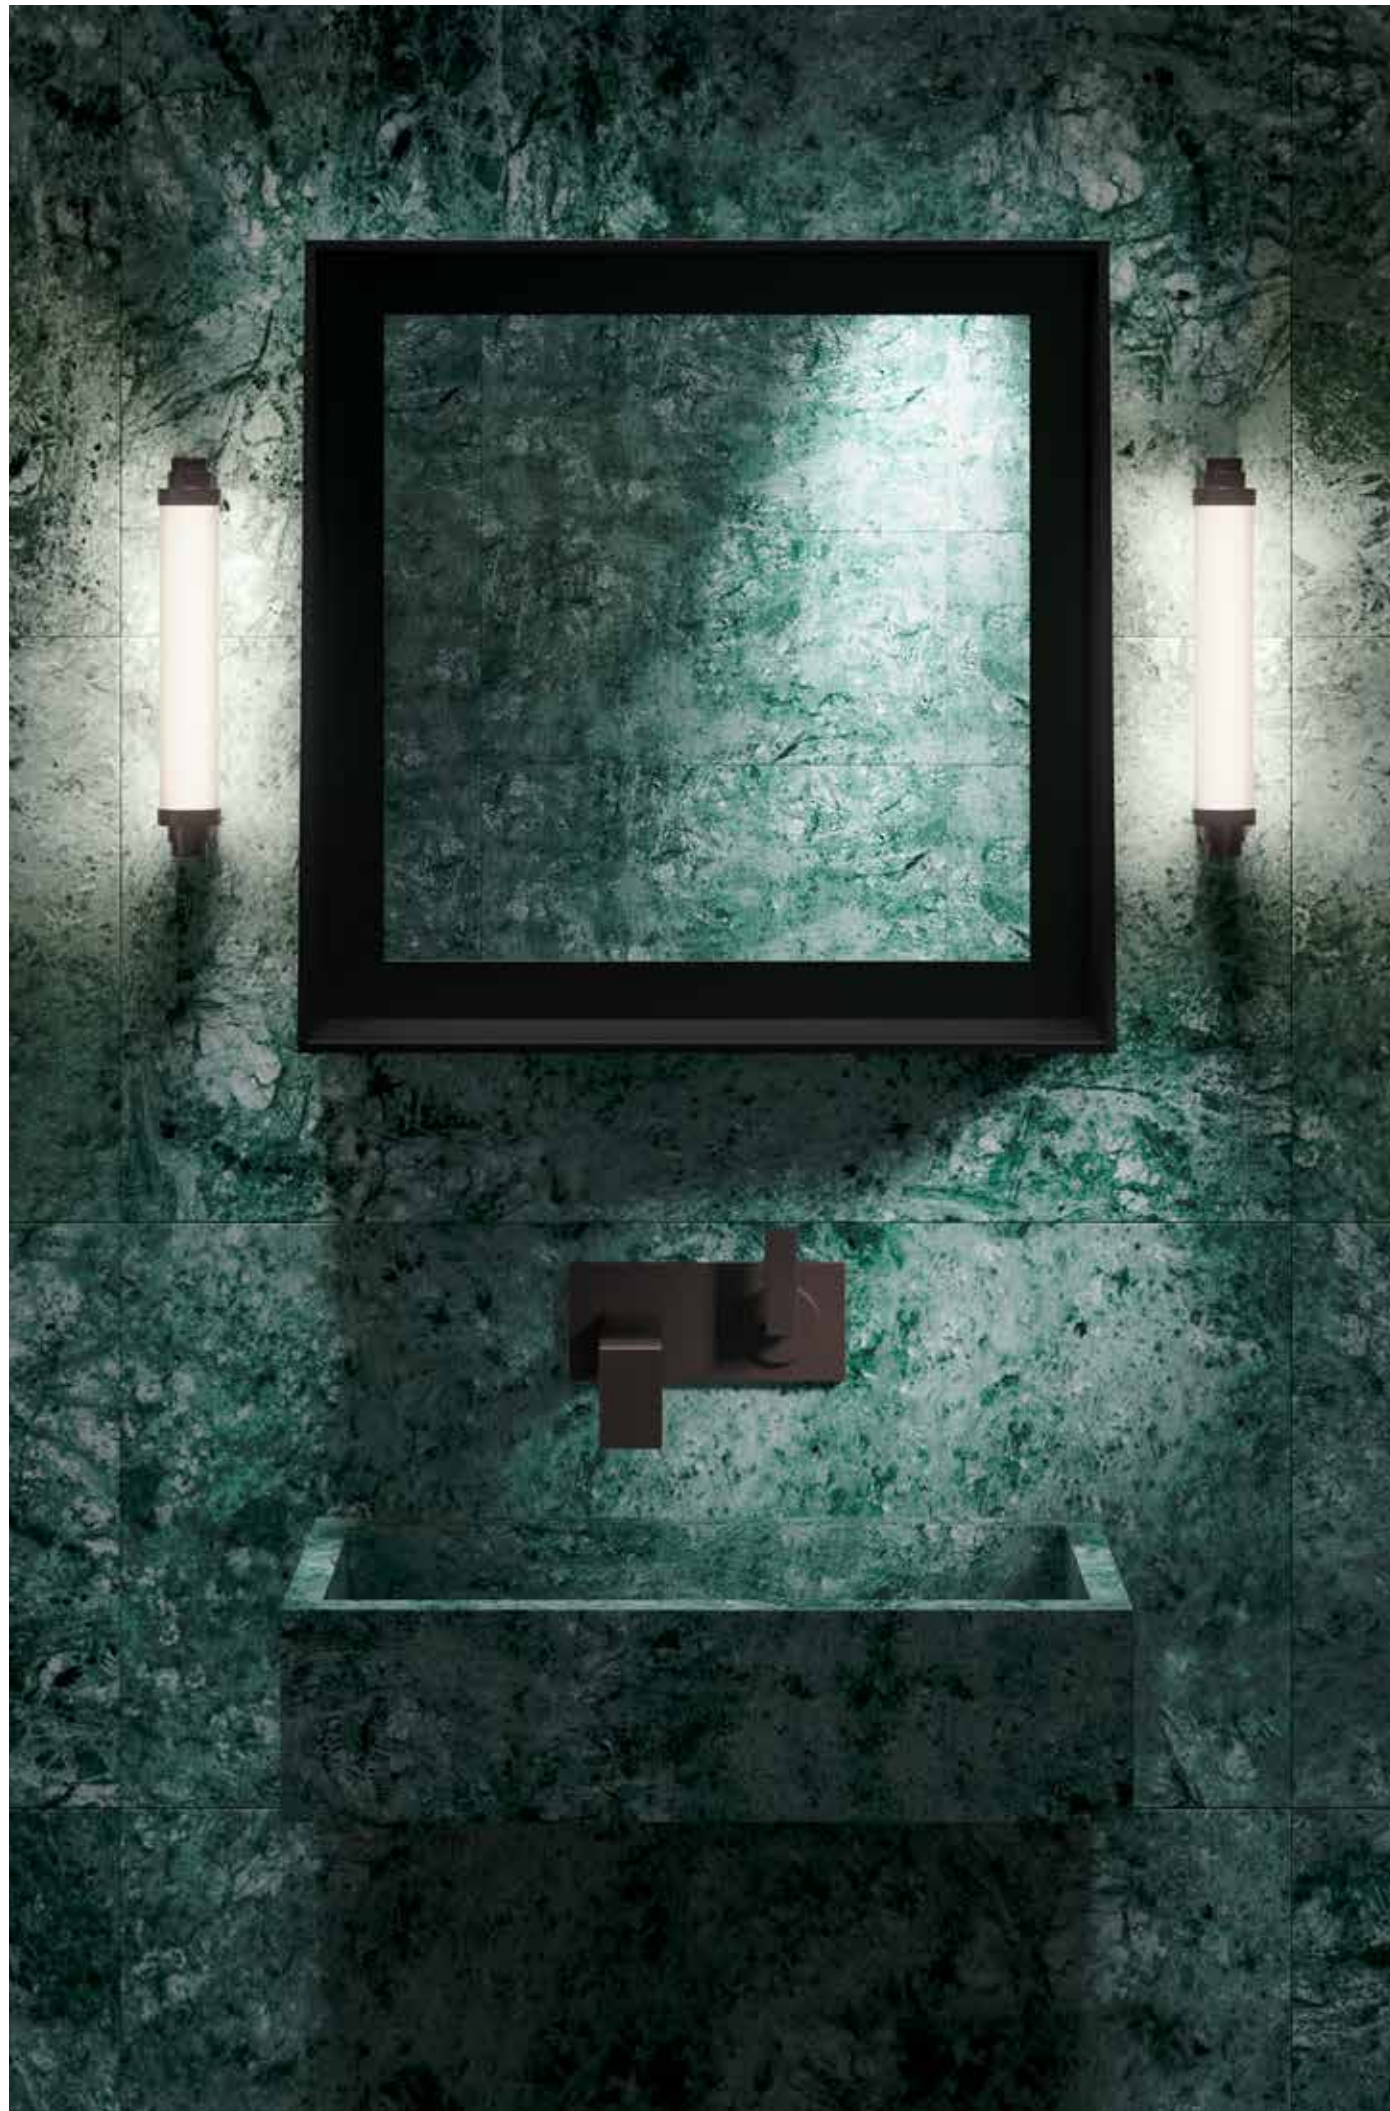

VIENNA LED WANDLEUCHTE / LED WALL LIGHT | PRODUCTS BY FUNCTIONS SEITE / PAGE 53 |