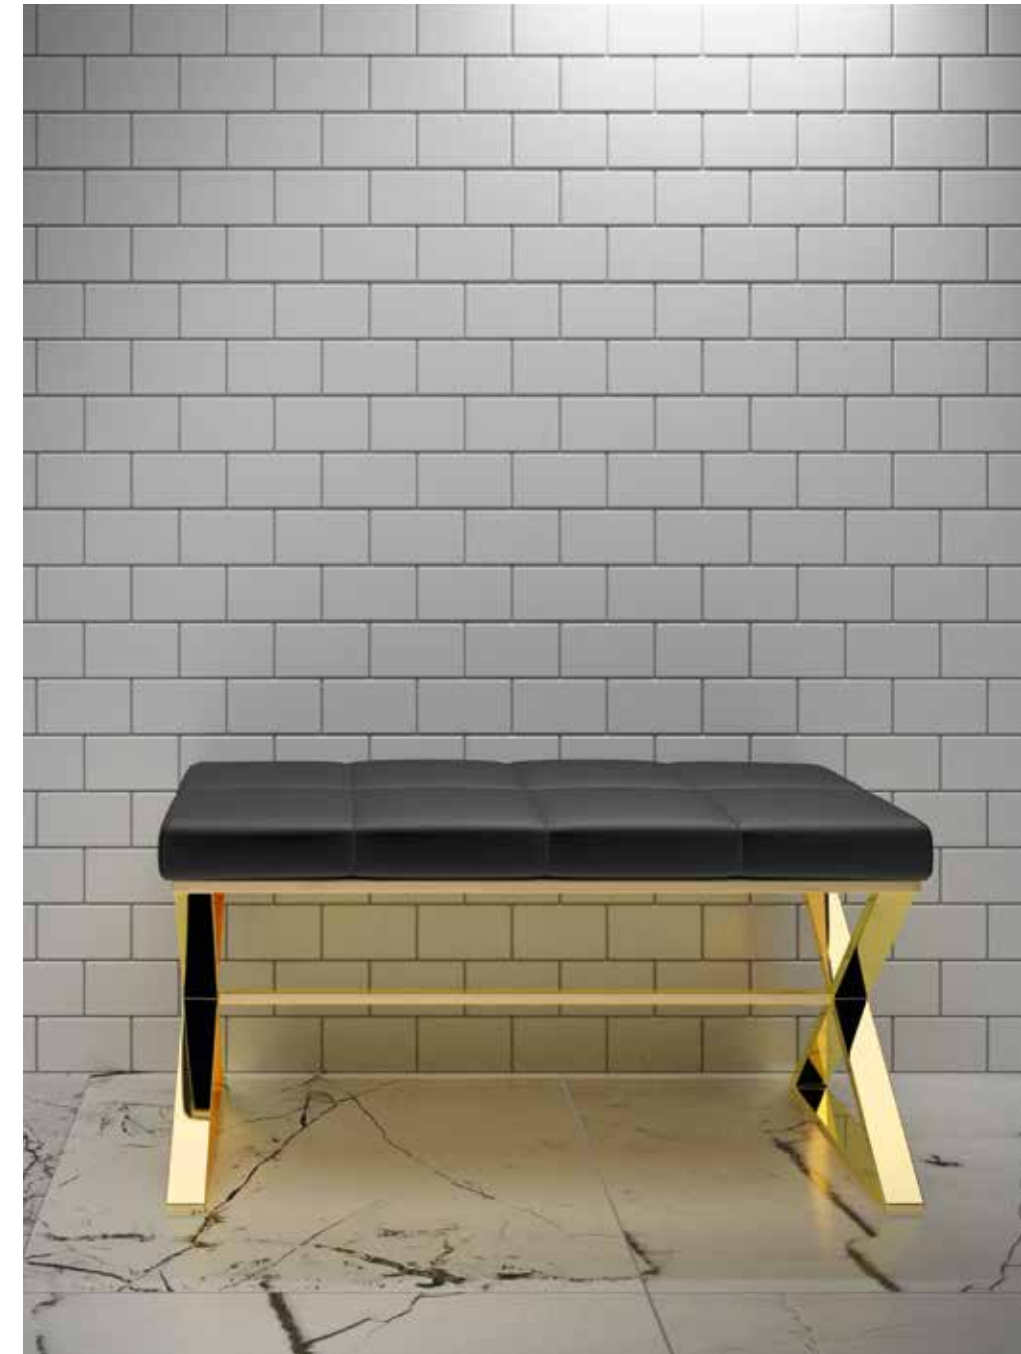

BENCH

SITZBANK / BENCH
43 X 81 X 41 CM

KUNSTLEDERPOLSTER WEISS / ARTIFICIAL LEATHER CUSHION WHITE
KUNSTLEDERPOLSTER SCHWARZ / ARTIFICIAL LEATHER CUSHION BLACK

GOLD PVD-WEISS / GOLD PVD-WHITE | 1.996.00 € | 0509628
GOLD PVD-SCHWARZ / GOLD PVD-BLACK | 1.996.00 € | 0509627
GOLD MATT PVD-WEISS / GOLD MATT PVD-WHITE | 1.798.00 € | 0509683
GOLD MATT PVD-SCHWARZ / GOLD MATT PVD-BLACK | 1.798.00 € | 0509682

EDELSTAHL POLIERT-WEISS / STAINLESS STEEL POLISHED-WHITE | 1.660.00 € | 0509604
EDELSTAHL POLIERT-SCHWARZ / STAINLESS STEEL POLISHED-BLACK | 1.660.00 € | 0509605
SCHWARZ MATT-WEISS / BLACK MATT-WHITE | 1.660.00 € | 0509662
SCHWARZ MATT-SCHWARZ / BLACK MATT-BLACK | 1.660.00 € | 0509660