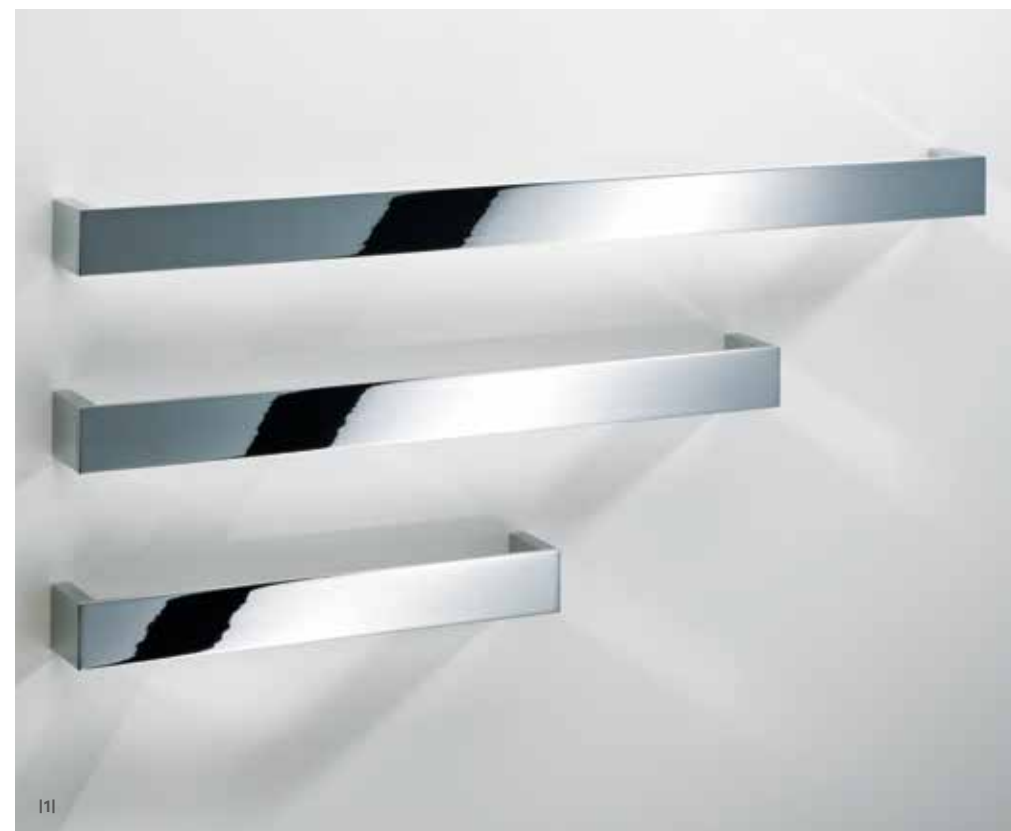

BOX LED WANDLEUCHE / LED WALL LIGHT | PRODUCTS BY FUNCTIONS SEITE / PAGE 36-38 |

BK HTE 41
GÄSTETUCHHALTER / GUEST TOWEL HOLDER
40 X 5 X 6,5 CM
CHROM / CHROME | 239.00 € | 0592200

BK HTE 111
 HANDTUCHHALTER / TOWEL HOLDER
 5 X 80 X 6,5 CM
 0590300 | 328.00 € | CHROM / CHROME