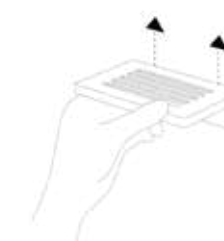

CO WMB

WANDMUNDBECHER / TUMBLER WALL MOUNTED
11 X 5 X 5,5 CM . ABNEHMBAR / REMOVABLE

0564300 | 155.00 € | CHROM / CHROME
0564320 | 184.00 € | GOLD / GOLD (24 CARAT)
0564382 | 198.00 € | GOLD MATT / GOLD MATT (24 CARAT)
0564360 | 155.00 € | SCHWARZ MATT / BLACK MATT